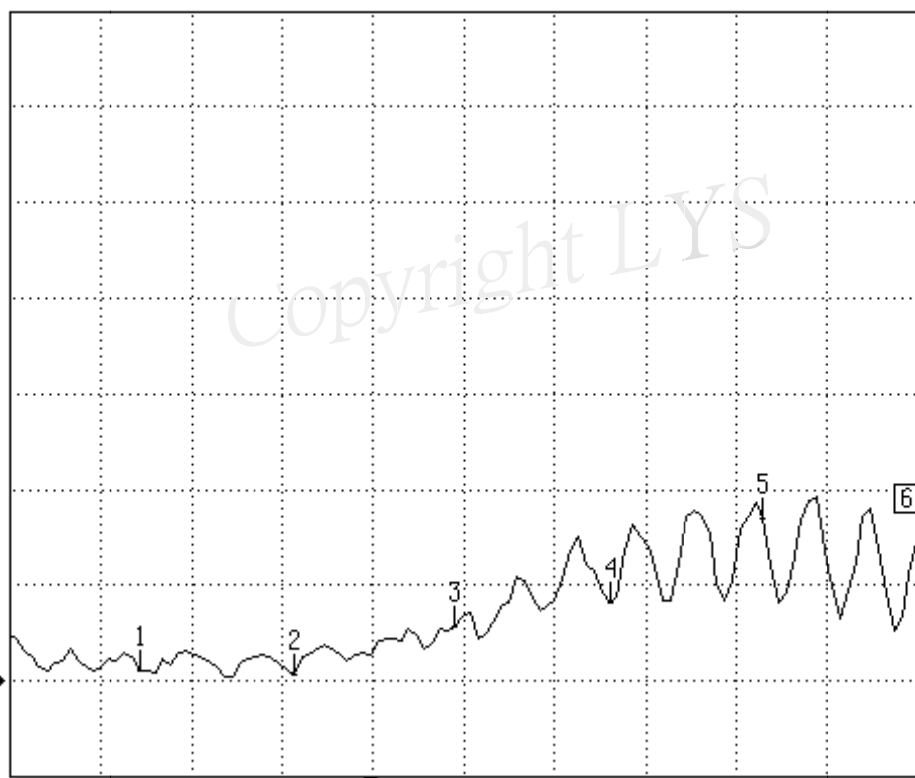

SPEC. : MCX Female S/T for Semi-rigid/flex .085 Cable

Frequency : **0 – 6.0GHz**

Notice : MCX Female TO MCX Female, Cable / RG405, Total Length = 27cm

Copyright LYS

S11 FORWARD REFLECTION

SWR

REF=1.000 U

100.000 mU/DIV

0.139675250

GHz

5.998470948

CH 3 - S11

0.0000 mm REF

0.000 dB OFFSET

0.00° OFFSET

MARKER 6