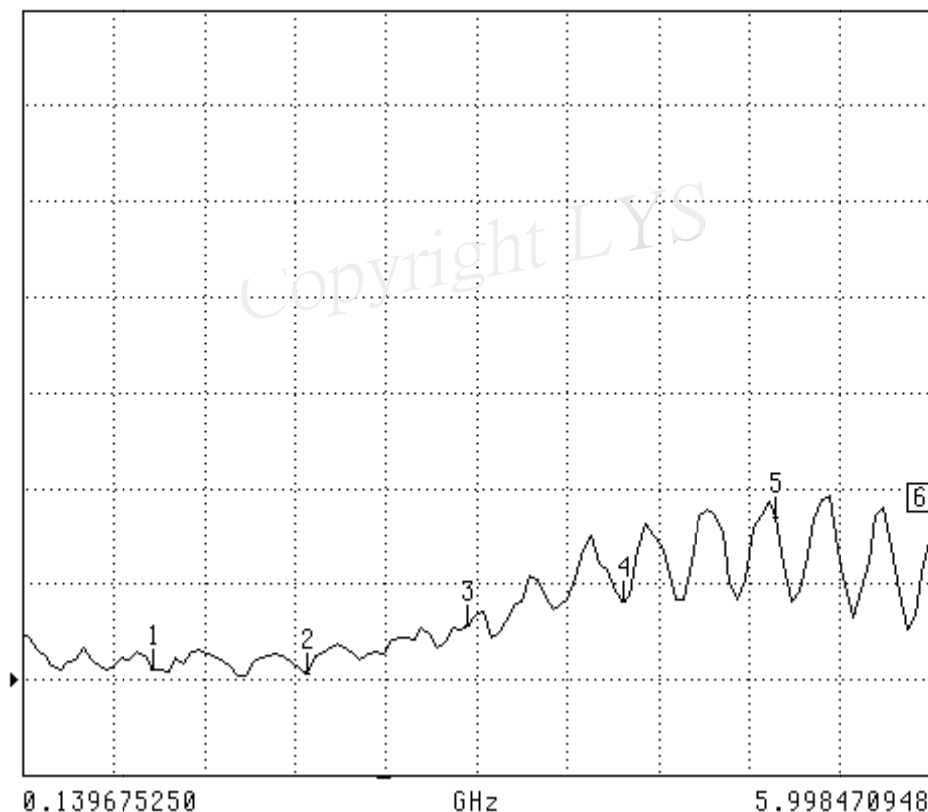

Date : 2011/11/17

規格： MCX Female S/T for Semi-rigid/flex .085 Cable

頻寬： 0 - 6.0GHz

備註： MCX Female TO MCX Female, Cable / RG405, Total Length = 27cm

S11 FORWARD REFLECTION

SWR

REF=1.000 U

100.000 mU/DIV